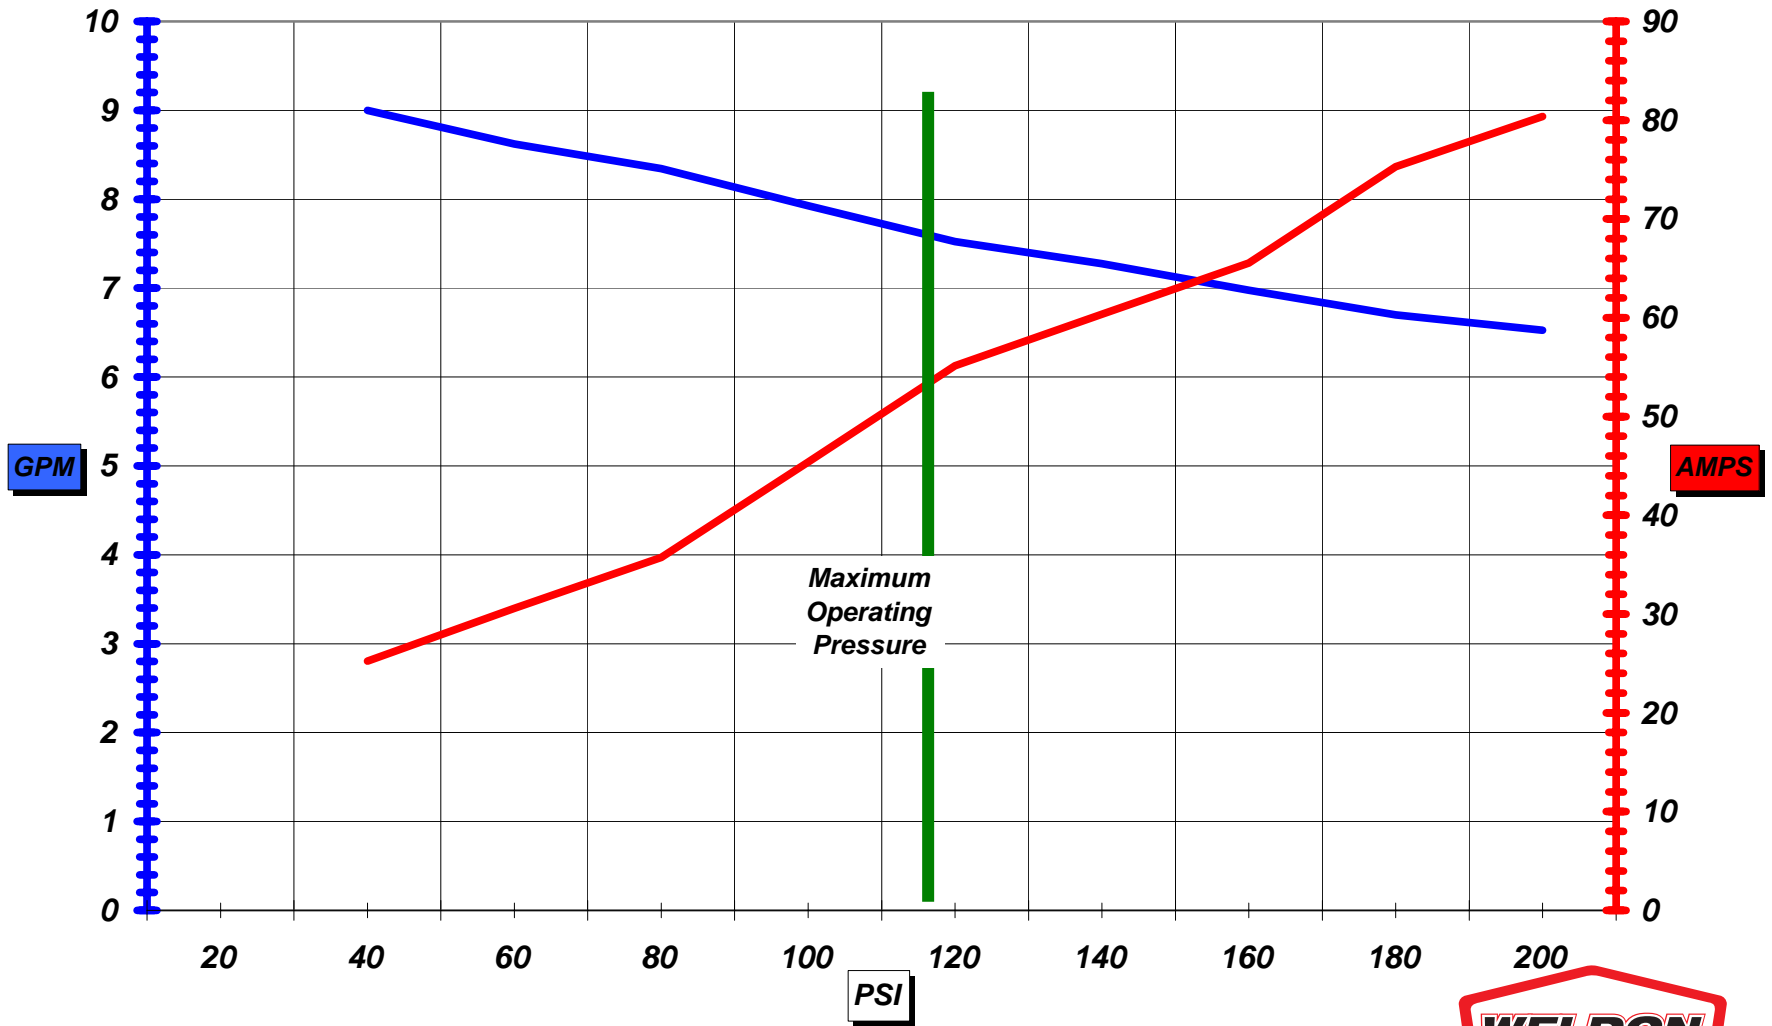

16000-A @ 14 VDC ON GASOLINE

Each Weldon Pump is shipped with a unique serial number and performance chart